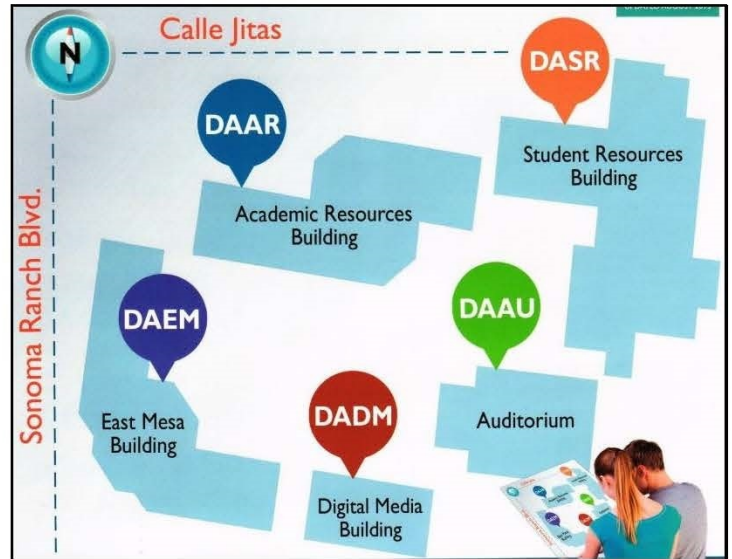

Building Abbreviations by Campus/Location

575-527-7500 • 800-903-7503 • Fax: 575-528-7300

East Mesa Campus

2800 Sonoma Ranch Blvd. Las Cruces, NM 88011

DAEM	East Mesa Main Building
DADM	Digital Media Building
DAAR	Academic Resources Building
DASR	Student Resources Building
DAAU	Auditorium

Central Campus

3400 S. Espina, Las Cruces, NM 88003

DACL	General Classroom Building
DAHL	Health Services Building
DALR	Learning Resources Building
DASH	Sanchez Hall -Main Building
DATS	Technical Studies Building

Other Locations

DAGC	Gadsden Center
DASP	Sunland Park Center Workforce
DAWD	Center Chaparral Learning
DACH	Center Hatch Learning Center
DAHC	

- 1700 E. O'Hara Rd, Anthony, NM 88021
- 3365 McNutt Rd. Sunland Park, NM 88063
- 2345 E. Nevada St. Las Cruces NM 88001
- 55 Prescott Anthony Dr, Chaparral, NM 88081
- 219 East Hill Street, Hatch, NM 87937

Day(s) of the Week Key & Combinations

M - Monday **T** - Tuesday **W** - Wednesdays **R** - Thursday **F** - Friday **S** - Saturday,
(**MW** - Monday, Wednesday) (**TR** - Tuesday, Thursday) (**MWF** - Monday, Wednesday, Friday)