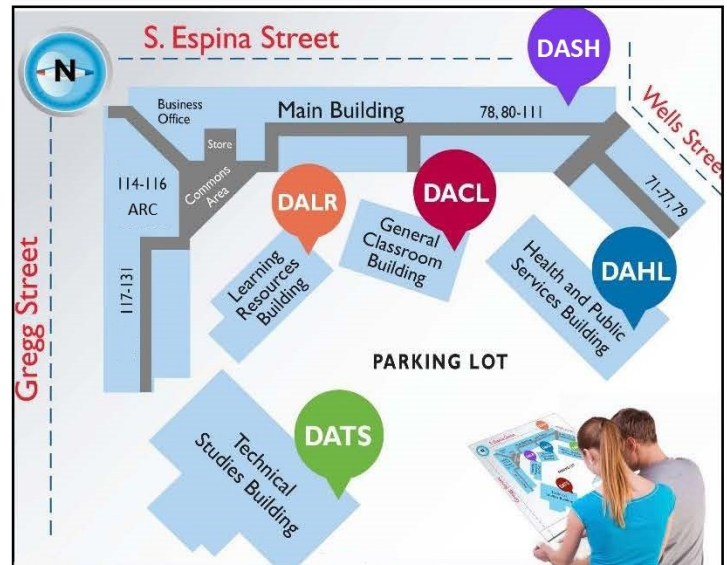

Building Abbreviations by Campus/Location

575-527-7500 • 800-903-7503 • Fax: 575-528-7300

East Mesa Campus

2800 Sonoma Ranch Blvd. Las Cruces, NM 88011

DAEM	East Mesa Main Building
DADM	Digital Media Building
DAAR	Academic Resources Building
DASR	Student Resources Building
DAAU	Auditorium

Central Campus

3400 S. Espina, Las Cruces, NM 88003

DACL	General Classroom Building
DAHL	Health Services Building
DALR	Learning Resources Building
DASH	Sanchez Hall -Main Building
DATS	Technical Studies Building

Other Locations

DAGC	Gadsden Center
DASP	Sunland Park Center Workforce
DAWD	Center Chaparral Learning
DACH	Center Hatch Learning Center
DAHC	

- 1700 E. O'Hara Rd, Anthony, NM 88021
- 3365 McNutt Rd. Sunland Park, NM 88063
- 2345 E. Nevada St. Las Cruces NM 88001
- 55 Prescott Anthony Dr, Chaparral, NM 88081
- 219 East Hill Street, Hatch, NM 87937

Day(s) of the Week Key & Combinations

M - Monday **T** - Tuesday **W** - Wednesdays **R** - Thursday **F** - Friday **S** - Saturday,
(**MW** - Monday, Wednesday) (**TR** - Tuesday, Thursday) (**MWF** - Monday, Wednesday, Friday)