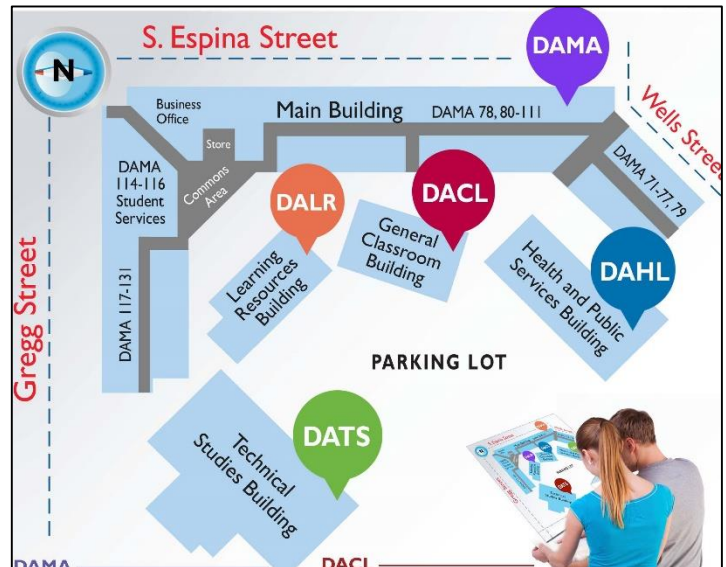

### East Mesa Campus

[2800 Sonoma Ranch Blvd. Las Cruces, NM 88011](#)

DAEM	East Mesa Main Building
DADM	Digital Media Building
DAAR	Academic Resources Building
DASR	Student Resources Building
DAAU	Auditorium

### Central Campus

[3400 S. Espina, Las Cruces, NM 88003](#)

DACL	General Classroom Building
DAHL	Health Services Building
DALR	Learning Resources Building
DAMA	Main Building
DATS	Technical Studies Building

### Other Locations

DAGC	Gadsden Center	<a href="#">1700 E. O'Hara Rd, Anthony, NM 88021</a>
DASP	Sunland Park Center	<a href="#">3365 McNutt Rd. Sunland Park, NM 88063</a>
DAWD	Workforce Center	<a href="#">2345 E. Nevada St. Las Cruces NM 88001</a>
DACH	Chaparral Learning Center	<a href="#">55 Prescott Anthony Dr, Chaparral, NM 88081</a>
DAHC	Hatch Learning Center	<a href="#">219 East Hill Street, Hatch, NM 87937</a>

### Day(s) of the Week Key & Combinations

**M** - Monday **T** - Tuesday **W** - Wednesdays **R** - Thursday **F** - Friday **S** - Saturday,  
(**MW** - Monday, Wednesday) (**TR** - Tuesday, Thursday) (**MWF** - Monday, Wednesday, Friday)