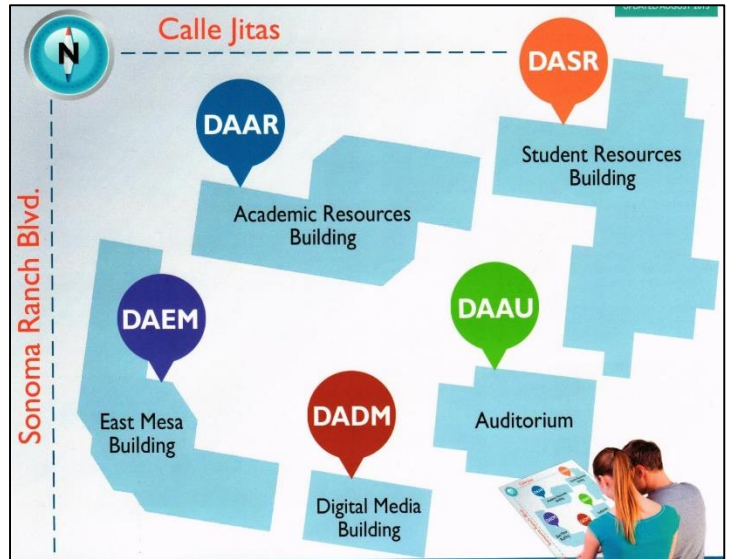

### East Mesa Campus

[2800 Sonoma Ranch Blvd. Las Cruces, NM 88011](#)

DAEM	East Mesa Main Building
DADM	Digital Media Building
DAAR	Academic Resources Building
DASR	Student Resources Building
DAAU	Auditorium

### Central Campus

[3400 S. Espina, Las Cruces, NM 88003](#)

DACL	General Classroom Building
DAHL	Health Services Building
DALR	Learning Resources Building
DAMA	Main Building
DATS	Technical Studies Building

### Other Locations

DAGC	Gadsden Center	<a href="#">1700 E. O'Hara Rd, Anthony, NM 88021</a>
DASP	Sunland Park Center	<a href="#">3365 McNutt Rd. Sunland Park, NM 88063</a>
DAWD	Workforce Center	<a href="#">2345 E. Nevada St. Las Cruces NM 88001</a>
DACH	Chaparral Learning Center	<a href="#">55 Prescott Anthony Dr, Chaparral, NM 88081</a>
DAHC	Hatch Learning Center	<a href="#">219 East Hill Street, Hatch, NM 87937</a>

### Day(s) of the Week Key & Combinations

**M** - Monday **T** - Tuesday **W** - Wednesdays **R** - Thursday **F** - Friday **S** - Saturday,  
(**MW** - Monday, Wednesday) (**TR** - Tuesday, Thursday) (**MWF** - Monday, Wednesday, Friday)